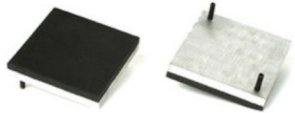

12cm x 13cm = 120€